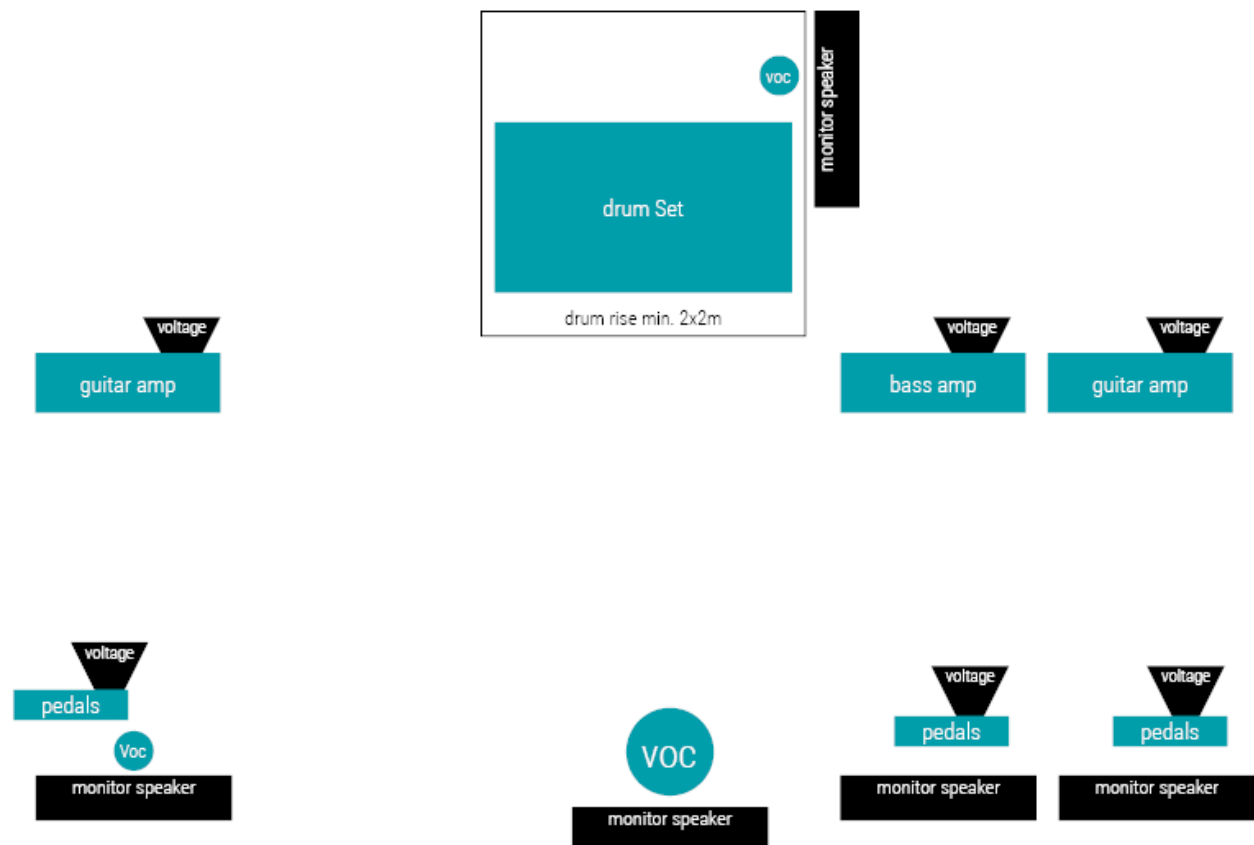

We would like to fix a backdrop 2x3m (horizontal format) with our band logo just behind our back line and would very much appreciate if you can provide us the necessary infrastructure to do so.

Technical stage information

We suggest the following channels required in the stage box. However, you can adjust the assignment as you see fit.

- 1 main vocals
- 2 guitar vocals
- 3 drum vocals

- 4 guitar microphone cabin 1
- 5 guitar microphone cabin 2
- 6 bass amp DI out